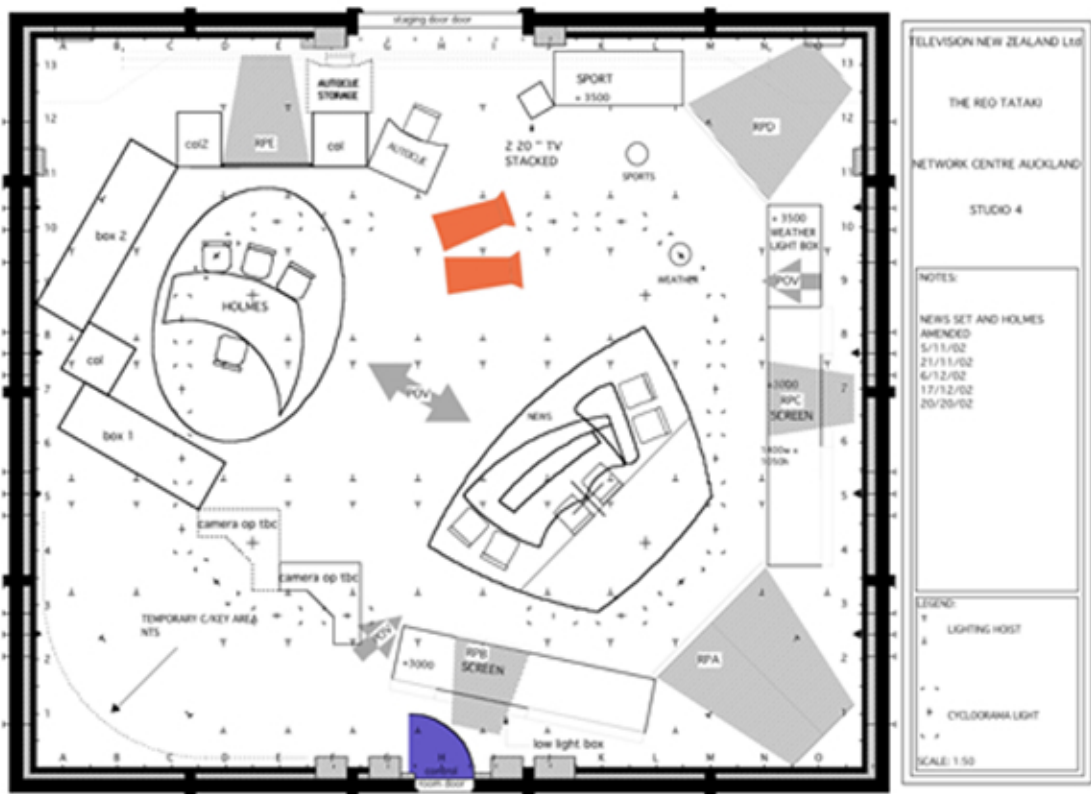

Game Show: The Ma.chine. TVNZ, Avalon Studios. Assistant Designer 2001

AVALON STUDIOS / TVNZ
UPPER HUT
NEW ZEALAND
Assistant Designer: 2003

One Network News

The Holmes Show

The Breakfast Show

Weather

Weather

HOLMES AND NEWS SETS

AVALON STUDIOS / TVNZ, UPPER HUT, NEW ZEALAND: Assistant Designer 2003

THE BIG NIGHT IN
 SOUTHERN STAR ENDEMOL PRODUCTION 2003
 PRODUCTION DESIGNER

**SHAUN DIXON:
GRENADA**

**TINA CROSS:
ALL THAT JAZZ**