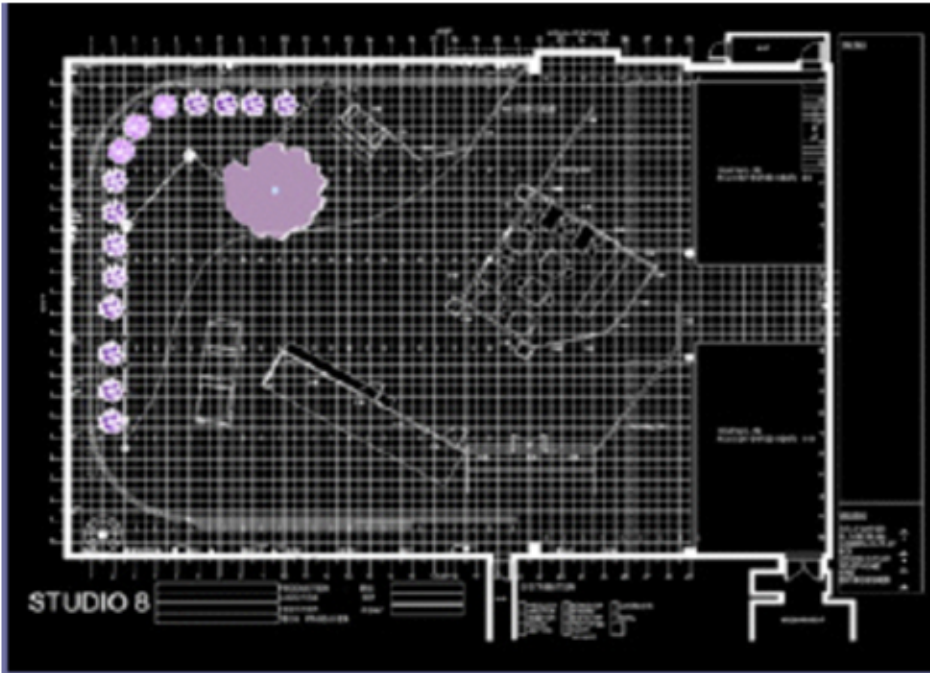

Game Show: The Ma.chine. TVNZ, Avalon Studios. Assistant Designer 2001

AVALON STUDIOS / TVNZ
UPPER HUT
NEW ZEALAND
Assistant Designer: 2003

One Network News

The Holmes Show

The Breakfast Show

Weather

Weather

HOLMES AND NEWS SETS

AVALON STUDIOS / TVNZ, UPPER HUT, NEW ZEALAND: Assistant Designer 2003

THE BIG NIGHT IN
 SOUTHERN STAR ENDEMOL PRODUCTION 2003
 PRODUCTION DESIGNER

**SHAUN DIXON:
GRENADA**

**TINA CROSS:
ALL THAT JAZZ**