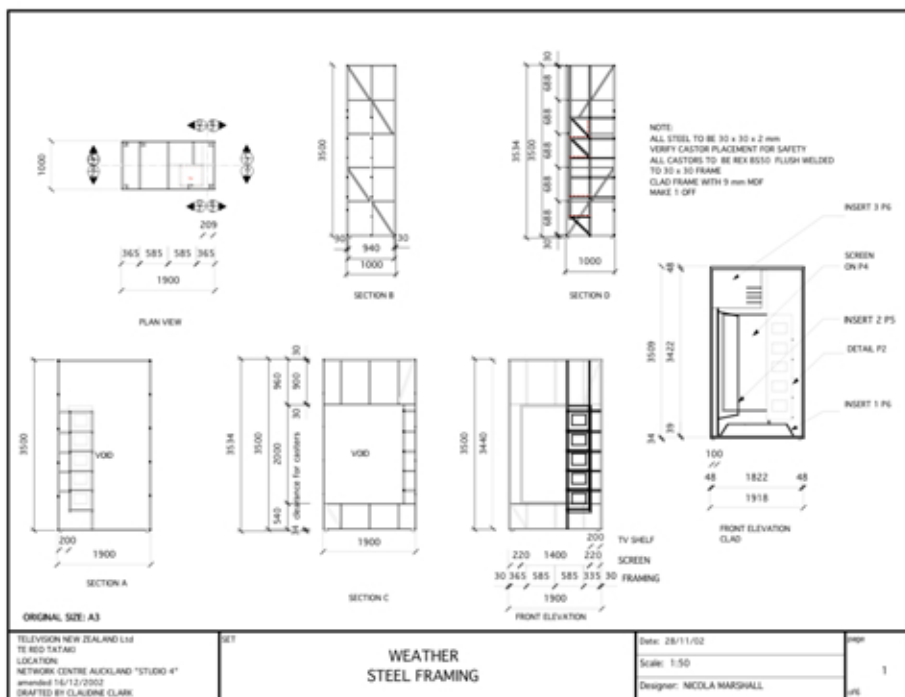

Game Show: The Ma.chine. TVNZ, Avalon Studios. Assistant Designer 2001

AVALON STUDIOS / TVNZ
UPPER HUT
NEW ZEALAND
Assistant Designer: 2003

One Network News

The Holmes Show

The Breakfast Show

Weather

Weather