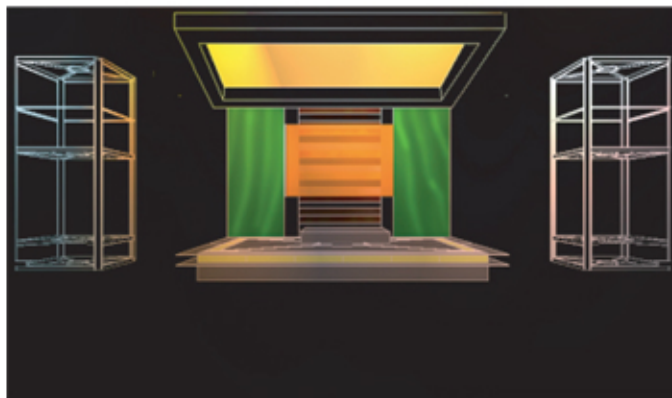

FISHING FOR LISA. THE FEELERS