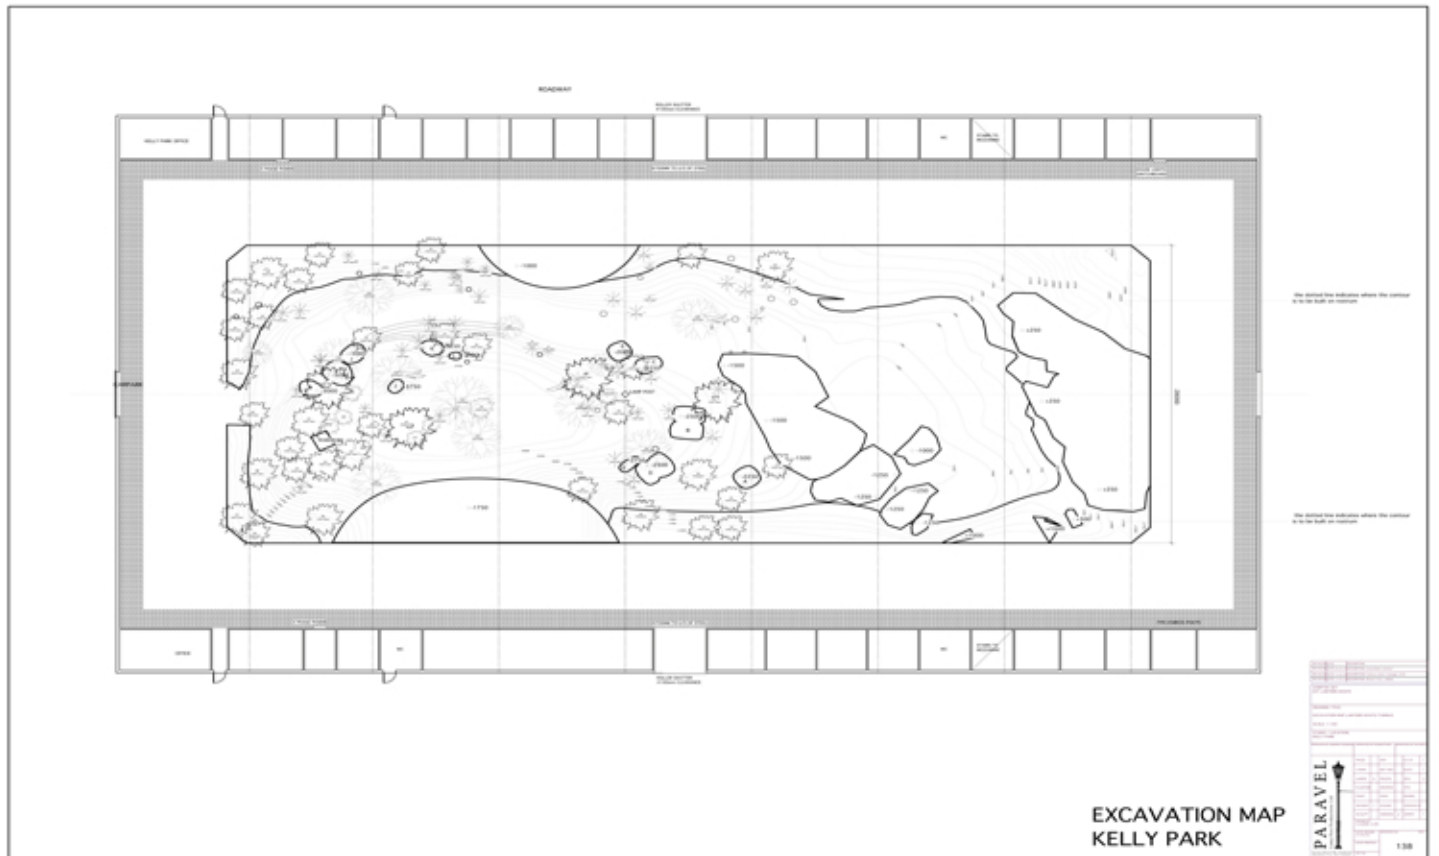

## Excavation Map: Lantern Waste: Kelly Park

## Excavation Map: Lantern Waste: Kelly Park

Excavation Sections

Excavation Wireframe and render

Pool Room

Engine Room

Captain's Cabin

Collision Course: Set Designer Barn 2001