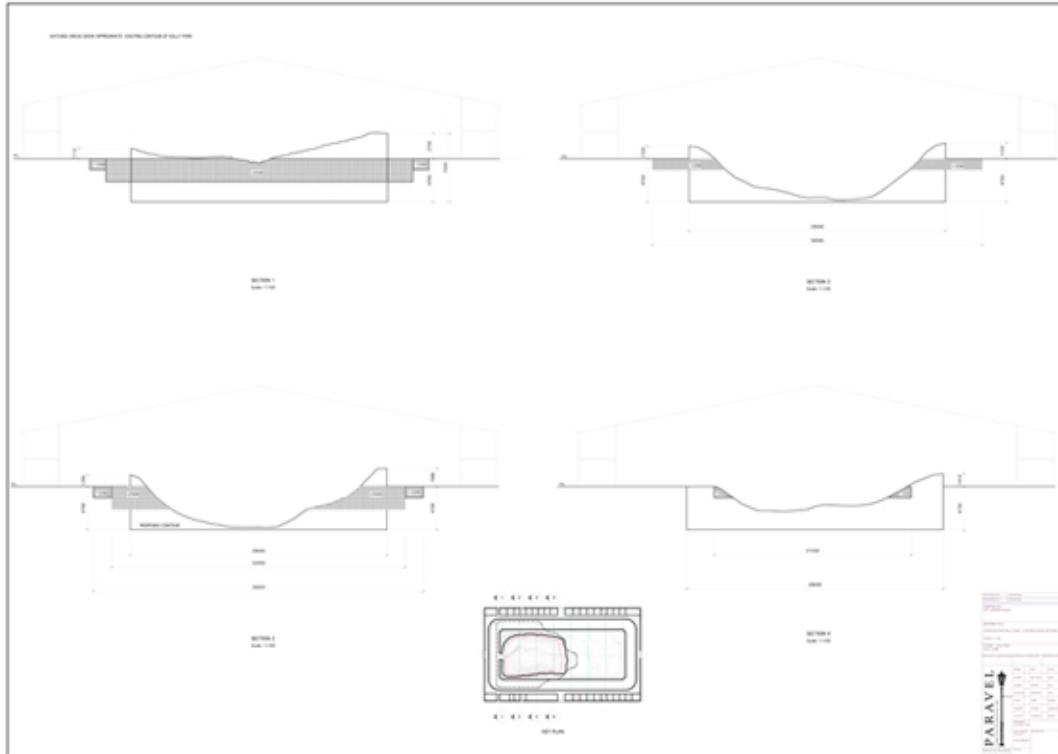

## Excavation Map: Lantern Waste: Kelly Park

## Excavation Map: Lantern Waste: Kelly Park

Excavation Sections

Excavation Wireframe and render